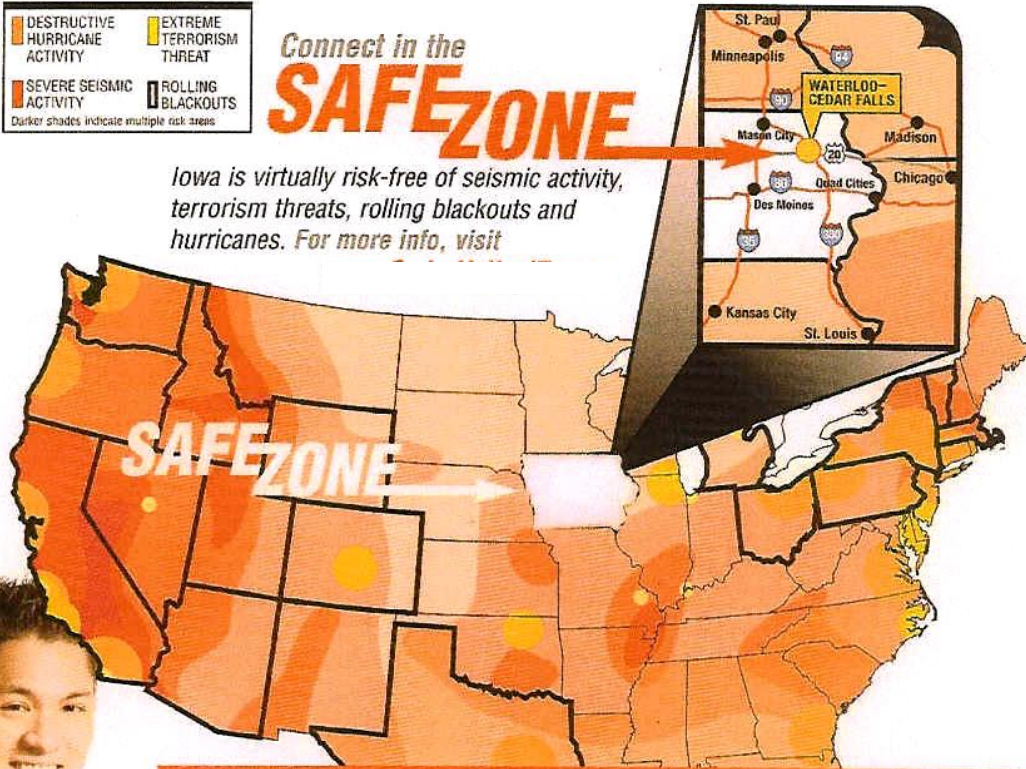

Connect in the  
**SAFEZONE**

*Iowa is virtually risk-free of seismic activity, terrorism threats, rolling blackouts and hurricanes. For more info, visit*

**SAFE** location

- Commercial air service within 1/2 day or less to anywhere in the country
- Primary and alternate substations for electrical reliability
- Multiple service providers enabling: DSL, broadband, T-1, DS3 and fiber optics
- Virtually disaster-free area

**SAFE** workforce

- Among the top 10 communities in the nation in employment gains
- 19,000 people with finance industry experience
- 14,000 people with telecommunications and customer service experience
- Labor market population of 265,523

**SAFE** profits

- No sales or excise taxes on interstate or international telecommunications services
- No sales tax on computers or related equipment for insurance, finance and certain industries
- No electric fuel cost adjustments
- Right-to-work state